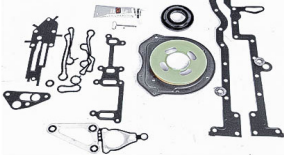

6102082796

FORD RANGER T6 2.2
CYLINDER HEAD BOTTOM
GASKET KIT