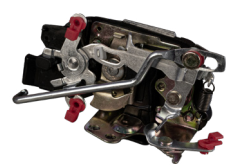

8001063220

HINO 300 915
DOOR LOCKING
MECHANISM
L/H